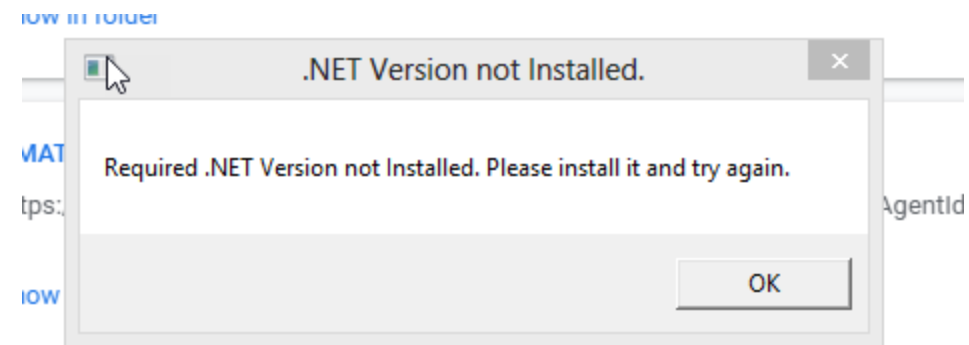

Known errors in Online Proctored Exam due to incompatible candidate machine

The above errors are indicative of a problem with candidate machine. GMAC/Examity will not be able to help further and the exam will be forfeited. Hence, it is advised that you should check your machine and secure browser compatibility prior to the exam.