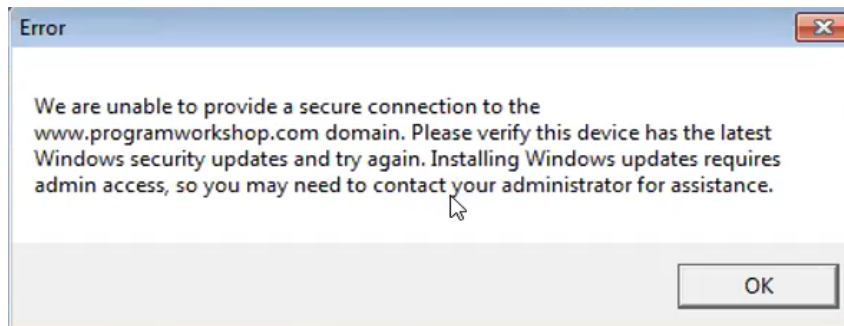

Known errors in Online Proctored Exam due to incompatible candidate machine

The above errors are indicative of a problem with candidate machine. GMAC/Examity will not be able to help further and the exam will be forfeited. Hence, it is advised that you should check your machine and secure browser compatibility prior to the exam.